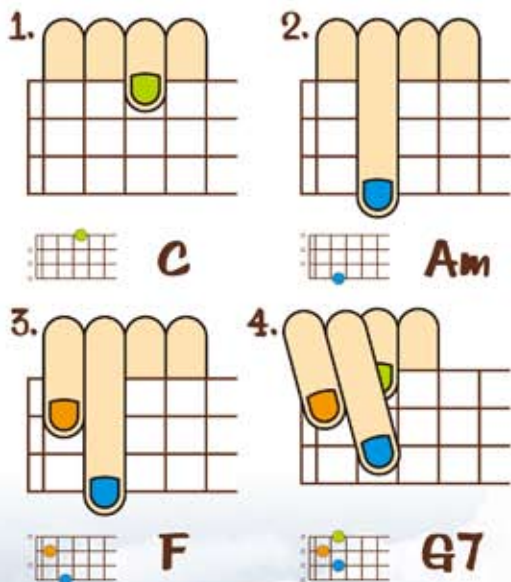

The standard tuning is GCEA. Here is a picture shows you what each string's note is.

The easiest way to tune your ukulele is to use an electronic Tuner. Use the image to understand what the notes are for each string. So pluck a string on the ukulele and tweak the tuning pegs on it until the dial hovers over the correct note on the electronic tuner. Do this with each of the strings.

Ukulele Overview

Ukulele Diagram

Tune by Ear

Here Are The Notes On The Ukulele

	1	2	3	4	5	6	7	8	9	10	11	12	13
A	A#	B	C	C#	D	D#	E	F	F#	G	G#	A	A#
E	F	F#	G	G#	A	A#	B	C	C#	D	D#	E	F
C	C#	D	D#	E	F	F#	G	G#	A	A#	B	C	C#
G	G#	A	A#	B	C	C#	D	D#	E	F	F#	G	G#

Tones and Semitones

B to C is a semitone. E to F is a semitone. Twice a semitone is a tone. F to G is a tone.

Strum Patterns

Basic 4 Chords Progression Rhythm

Fingering

- Index
- Middle
- Ring
- Pinky

Chord Chart