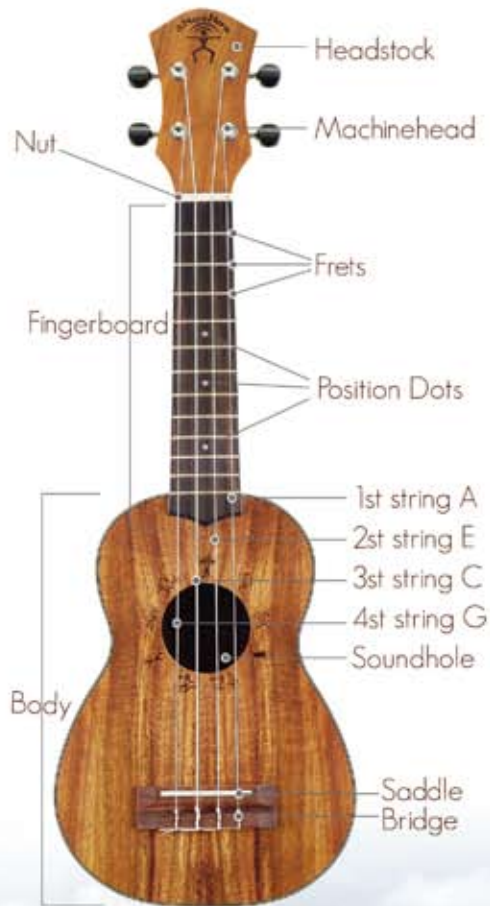

Ukulele Overview

Ukulele Diagram