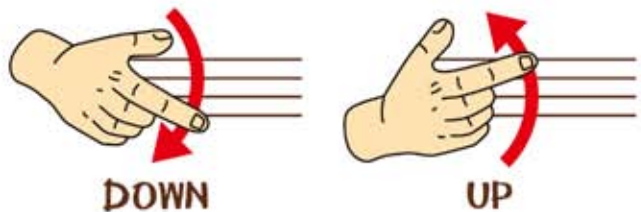

The standard tuning is GCEA. Here is a picture shows you what each string's note is.

The easiest way to tune your ukulele is to use an electronic Tuner. Use the image to understand what the notes are for each string. So pluck a string on the ukulele and tweak the tuning pegs on it until the dial hovers over the correct note on the electronic tuner. Do this with each of the strings.

Ukulele Overview

Ukulele Diagram

Tune by Ear

Here Are The Notes On The Ukulele

	1	2	3	4	5	6	7	8	9	10	11	12	13
A	A#	B	C	C#	D	D#	E	F	F#	G	G#	A	A#
E	F	F#	G	G#	A	A#	B	C	C#	D	D#	E	F
C	C#	D	D#	E	F	F#	G	G#	A	A#	B	C	C#
G	G#	A	A#	B	C	C#	D	D#	E	F	F#	G	G#

Tones and Semitones

B to C is a semitone. E to F is a semitone. Twice a semitone is a tone. F to G is a tone.

Strum Patterns

Basic 4 Chords Progression Rhythm

Fingering

- Index
- Middle
- Ring
- Pinky

Chord Chart